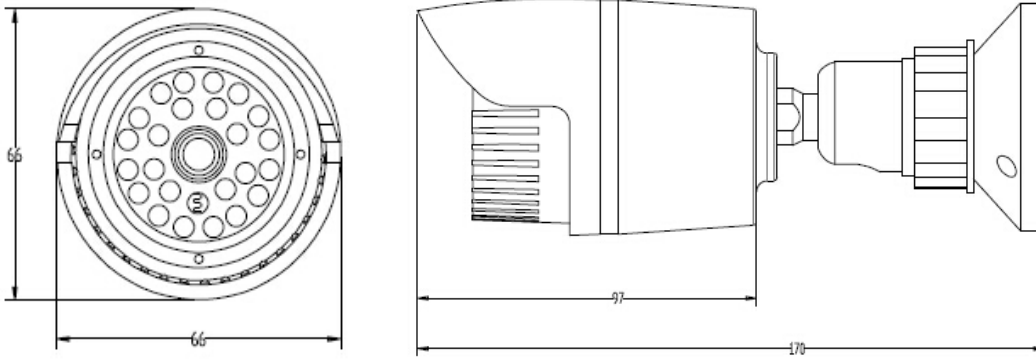

■ Size Chart

Design and specifications are subject to change without notice.