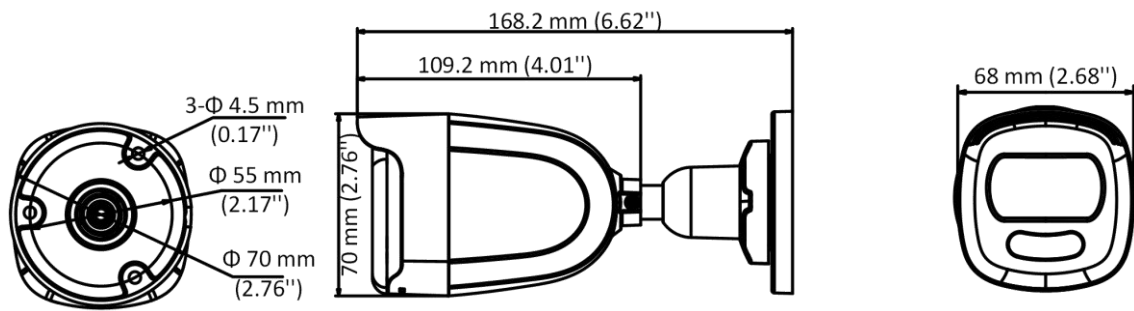

Specification

Camera	
Image Sensor	5 MP CMOS
Signal System	PAL/NTSC
Resolution	2560 (H) × 1944 (V)
Frame Rate	TVI: 5MP@20fps, 4MP@30fps, 4MP@25fps, 1080p@30fps, 1080p@25fps CVI: 4MP@30fps, 4MP@25fps AHD: 5MP@20fps, 4MP@30fps, 4MP@25fps CVBS: PAL/NTSC
Min. illumination	0.0005 Lux @ (F1.0, AGC ON), 0 Lux with White Light
Shutter Time	PAL: 1/25 s to 1/50, 000 s NTSC: 1/30 s to 1/50, 000 s
Slow Shutter	Max. 16 times
Lens	2.8 mm fixed lens
Horizontal Field of View	2.8 mm, horizontal FOV: 99.7°, vertical FOV: 72°, diagonal FOV: 139.8°
Lens Mount	M16
Day & Night	Color
WDR (Wide Dynamic Range)	≥130 dB
Angle Adjustment	Pan: 0 to 360°, Tilt: 0 to 90°, Rotation: 0 to 360°
Menu	
White Light	Auto/Off
Image Mode	STD/HIGH-SAT
AGC	Yes
Day/Night Mode	Color
White Balance	Auto/Manual
AE (Auto Exposure) Mode	WDR/BLC/HLC/Global/HLS/Anti-banding
Privacy Mask	4 programmable privacy masks
Motion Detection	4 programmable motion areas
Noise Reduction	3D DNR
Language	English
Function	Brightness, Sharpness, Mirror, Smart Light
Interface	
Video Output	Switchable TVI/AHD/CVI/CVBS
General	
Operating Conditions	-40 °C to 60 °C (-40 °F to 140 °F), humidity 90% or less (non-condensing)
Power Supply	12 VDC ± 25% <i>*You are recommended to use one power adapter to supply the power for one camera.</i>
Power Consumption	Max. 3.5 W
Protection Level	IP67
Material	Metal
White Light Range	Up to 20 m

Communication	HIKVISION-C
Dimensions	68 mm × 70 mm × 168.2 mm (2.68" × 2.76" × 6.62")
Weight	Approx. 350 g (0.77 lb.)

Available Model

DS-2CE10HFT-F28

Dimension

Accessory

**DS-1280ZJ-XS
Junction Box**

Distributed by