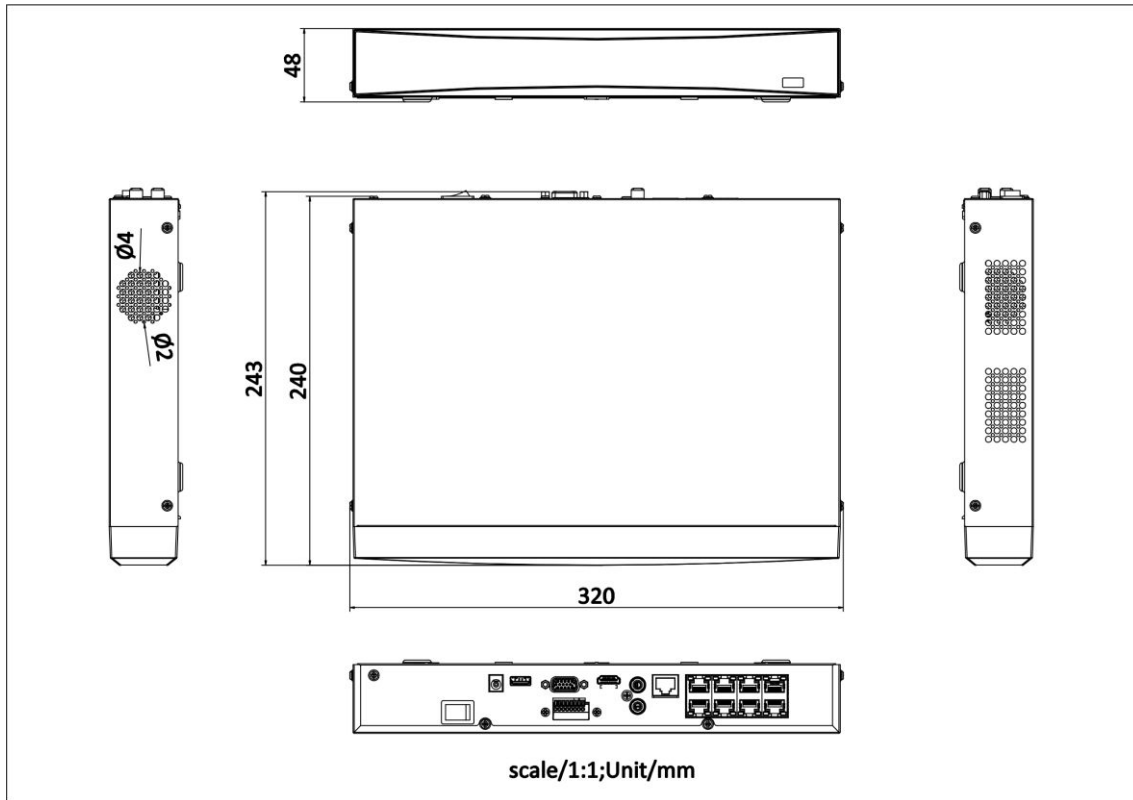

<b>PoE</b>	
Interface	8, RJ-45 10/100 Mbps self-adaptive Ethernet interface
Power	≤ 75 W
Standard	IEEE 802.3af/at
<b>Auxiliary Interface</b>	
SATA	1 SATA interface
Capacity	Up to 10 TB capacity for each HDD
USB Interface	Front panel: 1 × USB 2.0; Rear panel: 1 × USB 2.0
Alarm In/Out	N/A (4/1 is optional)
<b>General</b>	
Power Supply	48 VDC, 1.875 A
Consumption	≤ 10 W (without HDD, and PoE off)
Working Temperature	-10 °C to 55 °C (14 °F to 131 °F)
Working Humidity	10% to 90%
Dimension (W × D × H)	320 mm × 240 mm × 48 mm (12.6"× 9.4" × 1.9")
Weight	≤ 1 kg (without HDD, 2.2 lb.)
<b>Certification</b>	
FCC	Part 15 Subpart B, ANSI C63.4-2014
CE	EN 55032: 2015, EN 61000-3-2, EN 61000-3-3, EN 50130-4, EN 55035: 2017

## Dimension