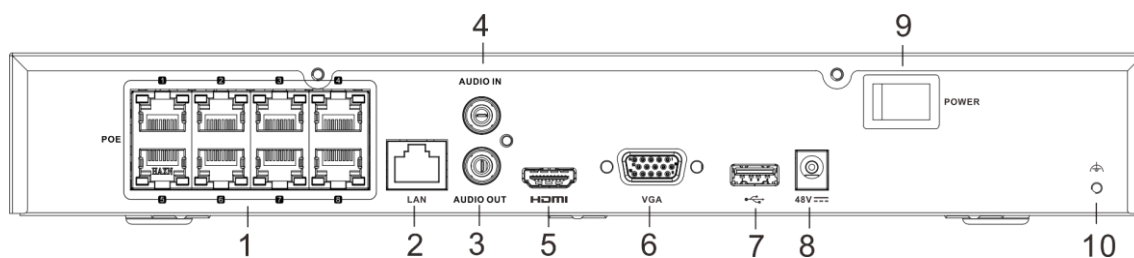

Physical Interface

No.	Description	No.	Description
1	Network interfaces with PoE function	6	VGA Interface
2	LAN network interface	7	USB interface
3	AUDIO OUT	8	Power supply
4	AUDIO IN	9	Power switch
5	HDMI interface	10	GND

Available Model

DS-7608NXI-K1/8P

Headquarters

No.555 Qianmo Road, Binjiang District,
Hangzhou 310051, China
T +86-571-8807-5998
www.hikvision.com

Follow us on social media to get the latest product and solution information.